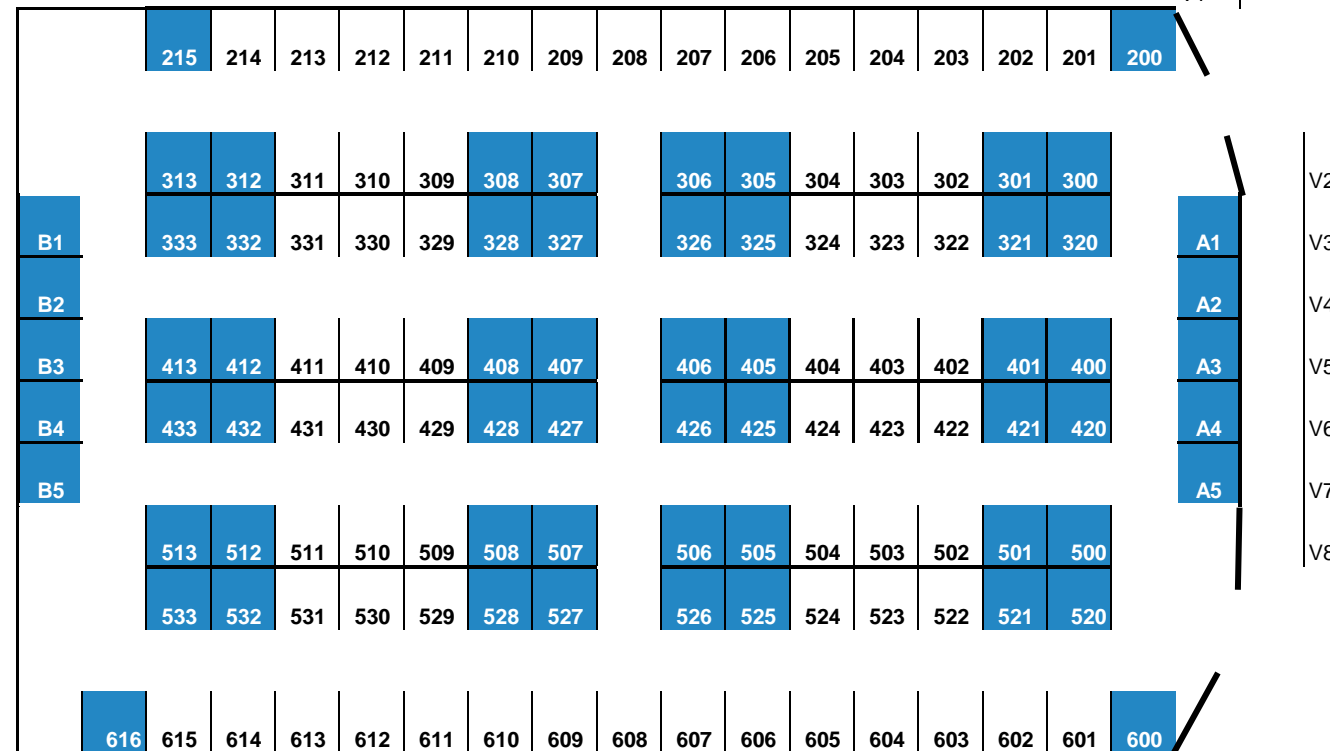

Main ENTRANCE

Presented By

March 16th & 17th
9am-4pm

MaineHomeShow.com

Early Bird Discount Until
12/01/23
Single \$50 OFF , Double
Save 100 OFF , Triple
Save \$150 OFF etc.

BOOTH RATES

Single Booth 10x7d \$600
Double Booth 20x7 \$1100
Triple Standard 30'wx7'd \$1350
Outside Space: Call or Email FMI

Premium Single \$700
Premium Double \$1350
Premium Triple \$1800
Premium Quad (4 booth) \$1950
Premium Mega (6 booths) \$2295